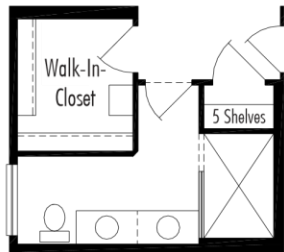

Riverside I 30' x 30' Second Floor

Master Bath Option RSB1
6' Walk-In Tiled Shower with Curb

Riverside I A Crawl Space
41' x 44', Total Living Area 2447 Sq. Ft.