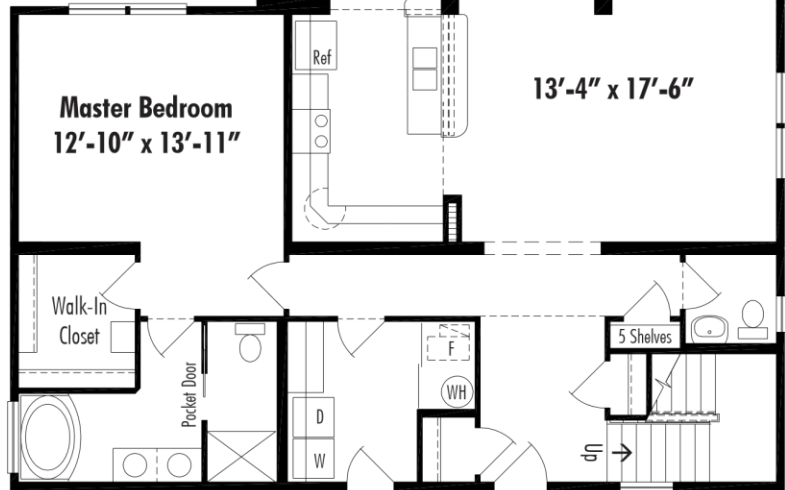

Riverside I 30' x 30' Second Floor

Master Bath Option RSB1
6' Walk-In Tiled Shower with Curb

Riverside I A Crawl Space
41' x 44', Total Living Area 2447 Sq. Ft.