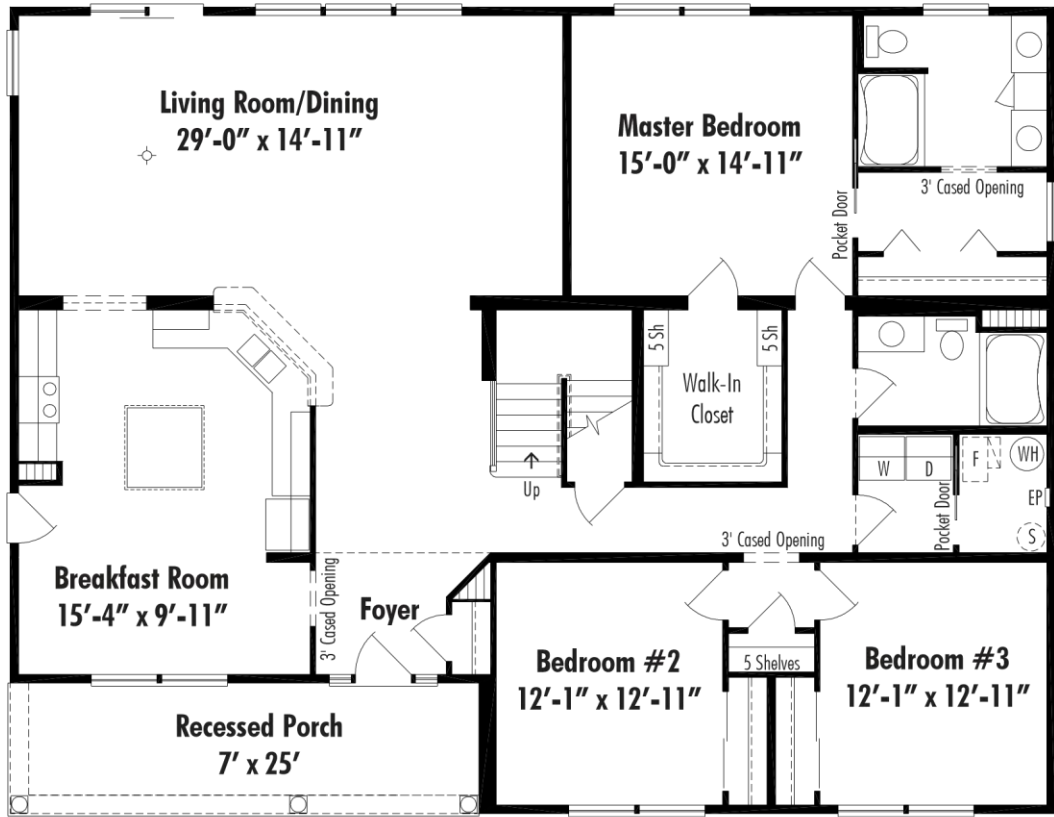

Modesto C ☒ California Cape Cod

Modesto C Crawl Space 43' x 56', 2232 Sq. Ft. Living Area

Layout A Second Floor Living Area 953 Sq. Ft.

Floor plan dimensions are approximate. Artist's floorplans, elevation renderings and photographs are for illustration purposes only and may include optional features. Garages, porches and other attachments are not included unless specified in the written contract. All construction details and specifications must be written in the contract. No oral conditions.