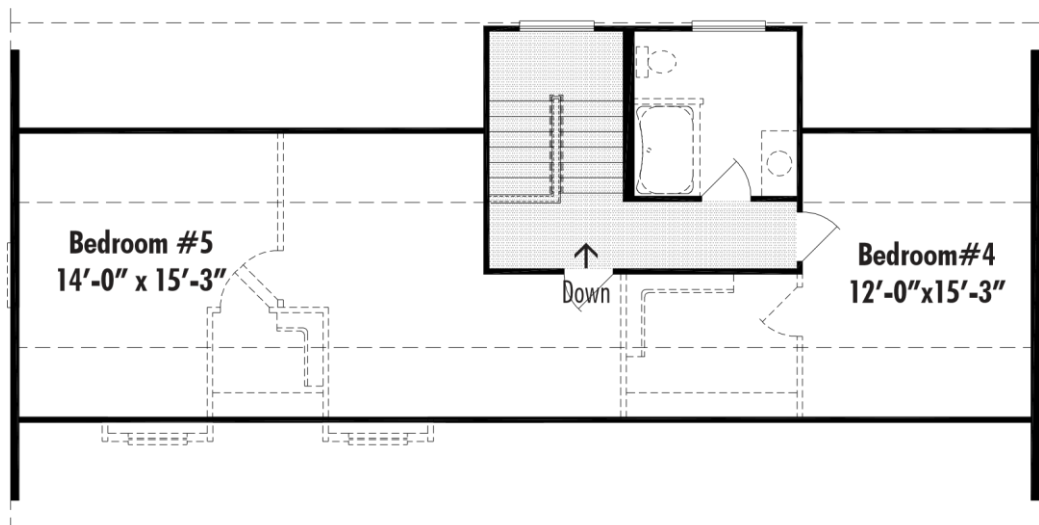

Modesto C ☒ California Cape Cod

Modesto C Crawl Space 43' x 56', 2232 Sq. Ft. Living Area

Layout A Second Floor Living Area 953 Sq. Ft.

Floor plan dimensions are approximate. Artist's floorplans, elevation renderings and photographs are for illustration purposes only and may include optional features. Garages, porches and other attachments are not included unless specified in the written contract. All construction details and specifications must be written in the contract. No oral conditions.