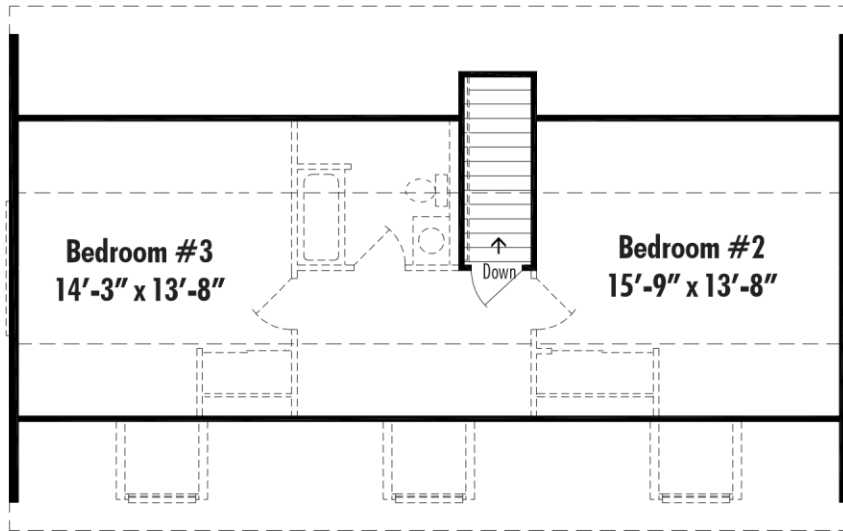

Amherst B Basement 27'-4" x 44'
 1202 Sq. Ft. First Floor Living Area, 1883 Sq. Ft. Total Living Area

Amherst Unfinished Second Floor 27'-4" x 44', 680 Sr. Ft. Second Floor Living Area